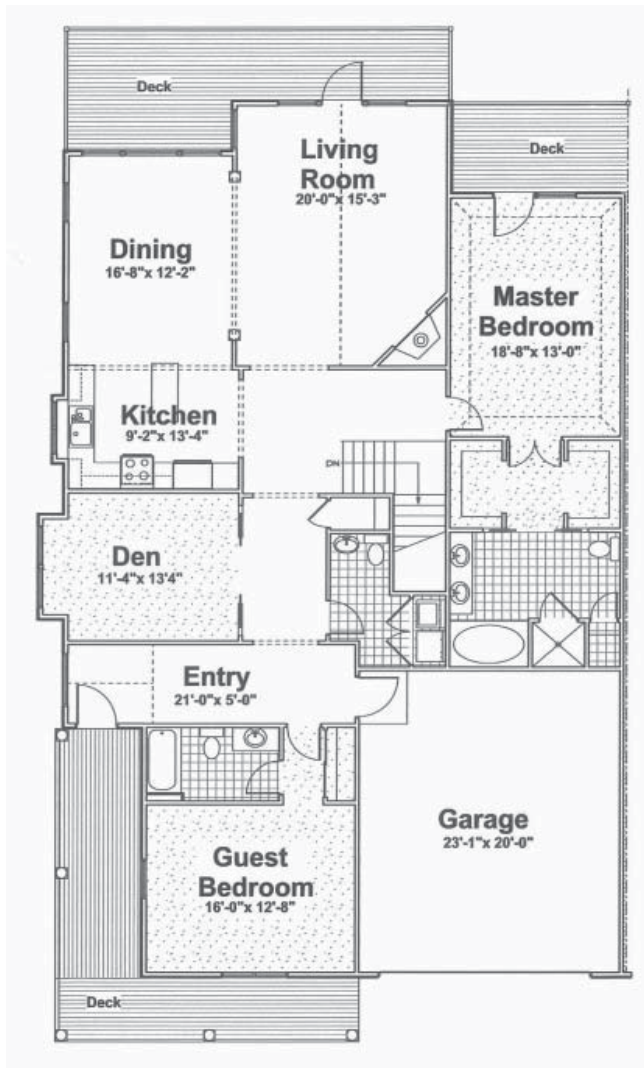

Patriot

2 BEDROOM
2.5 BATH
(2,246 SQ FT - PLUS,
WALK-OUT BASEMENT)

1 FREEDOM TRAIL DRIVE ■ PORTSMOUTH, RI ■ 02871
 PHONE: 401.845.9600 ■ FAX: 401.845.0600 ■ WWW.PRESCOTTPPOINT.COM

Liberty

**2 BEDROOM
2.5 BATH**
(2,136 SQ FT - PLUS,
WALK-OUT BASEMENT)

1 FREEDOM TRAIL DRIVE ■ PORTSMOUTH, RI ■ 02871
PHONE: 401.845.9600 ■ FAX: 401.845.0600 ■ WWW.PRESCOTTPPOINT.COM

Independence

**2 BEDROOM
2 BATH**
(1,873 SQ FT - PLUS,
WALK-OUT BASEMENT)