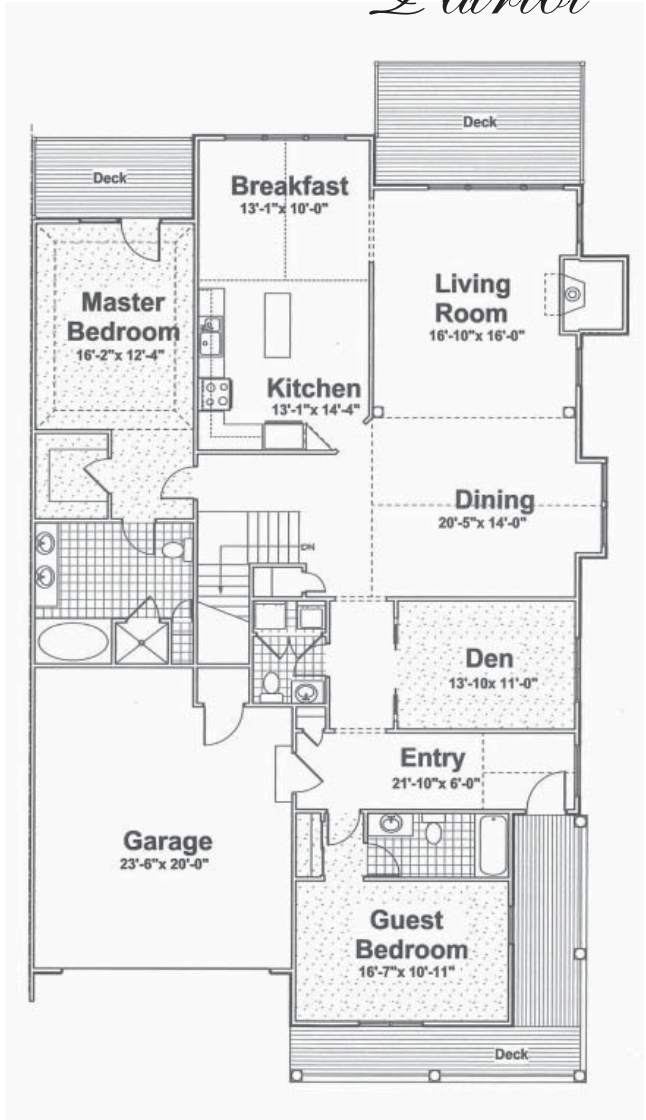

Patriot

2 BEDROOM
2.5 BATH
(2,246 SQ FT - PLUS,
WALK-OUT BASEMENT)

1 FREEDOM TRAIL DRIVE ■ PORTSMOUTH, RI ■ 02871
 PHONE: 401.845.9600 ■ FAX: 401.845.0600 ■ WWW.PRESCOTTPPOINT.COM

Liberty

**2 BEDROOM
2.5 BATH**
(2,136 SQ FT - PLUS,
WALK-OUT BASEMENT)

1 FREEDOM TRAIL DRIVE ■ PORTSMOUTH, RI ■ 02871
PHONE: 401.845.9600 ■ FAX: 401.845.0600 ■ WWW.PRESCOTTPPOINT.COM

Independence

**2 BEDROOM
2 BATH**
(1,873 SQ FT - PLUS,
WALK-OUT BASEMENT)