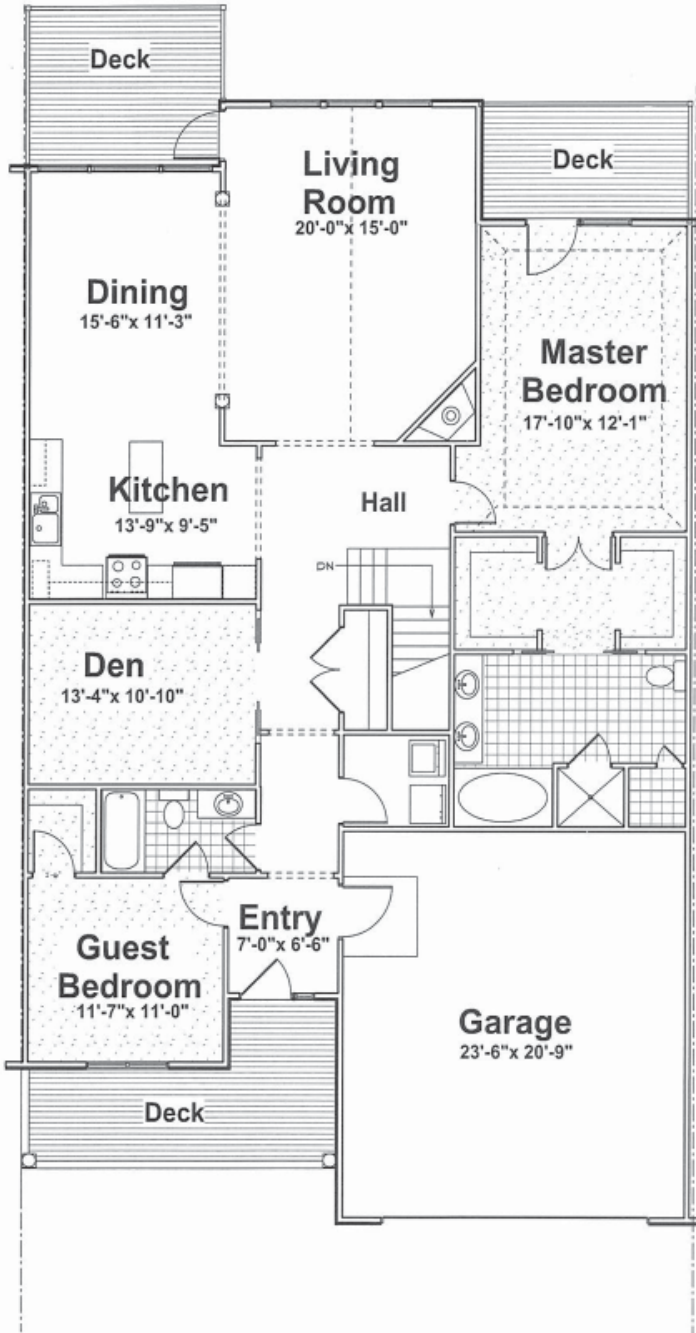

Patriot

2 BEDROOM
2.5 BATH
(2,246 SQ FT - PLUS,
WALK-OUT BASEMENT)

1 FREEDOM TRAIL DRIVE ■ PORTSMOUTH, RI ■ 02871
 PHONE: 401.845.9600 ■ FAX: 401.845.0600 ■ WWW.PRESCOTTPPOINT.COM

Liberty

**2 BEDROOM
2.5 BATH**
(2,136 SQ FT - PLUS,
WALK-OUT BASEMENT)

1 FREEDOM TRAIL DRIVE ■ PORTSMOUTH, RI ■ 02871
PHONE: 401.845.9600 ■ FAX: 401.845.0600 ■ WWW.PRESCOTTPPOINT.COM

Independence

**2 BEDROOM
2 BATH**
(1,873 SQ FT - PLUS,
WALK-OUT BASEMENT)